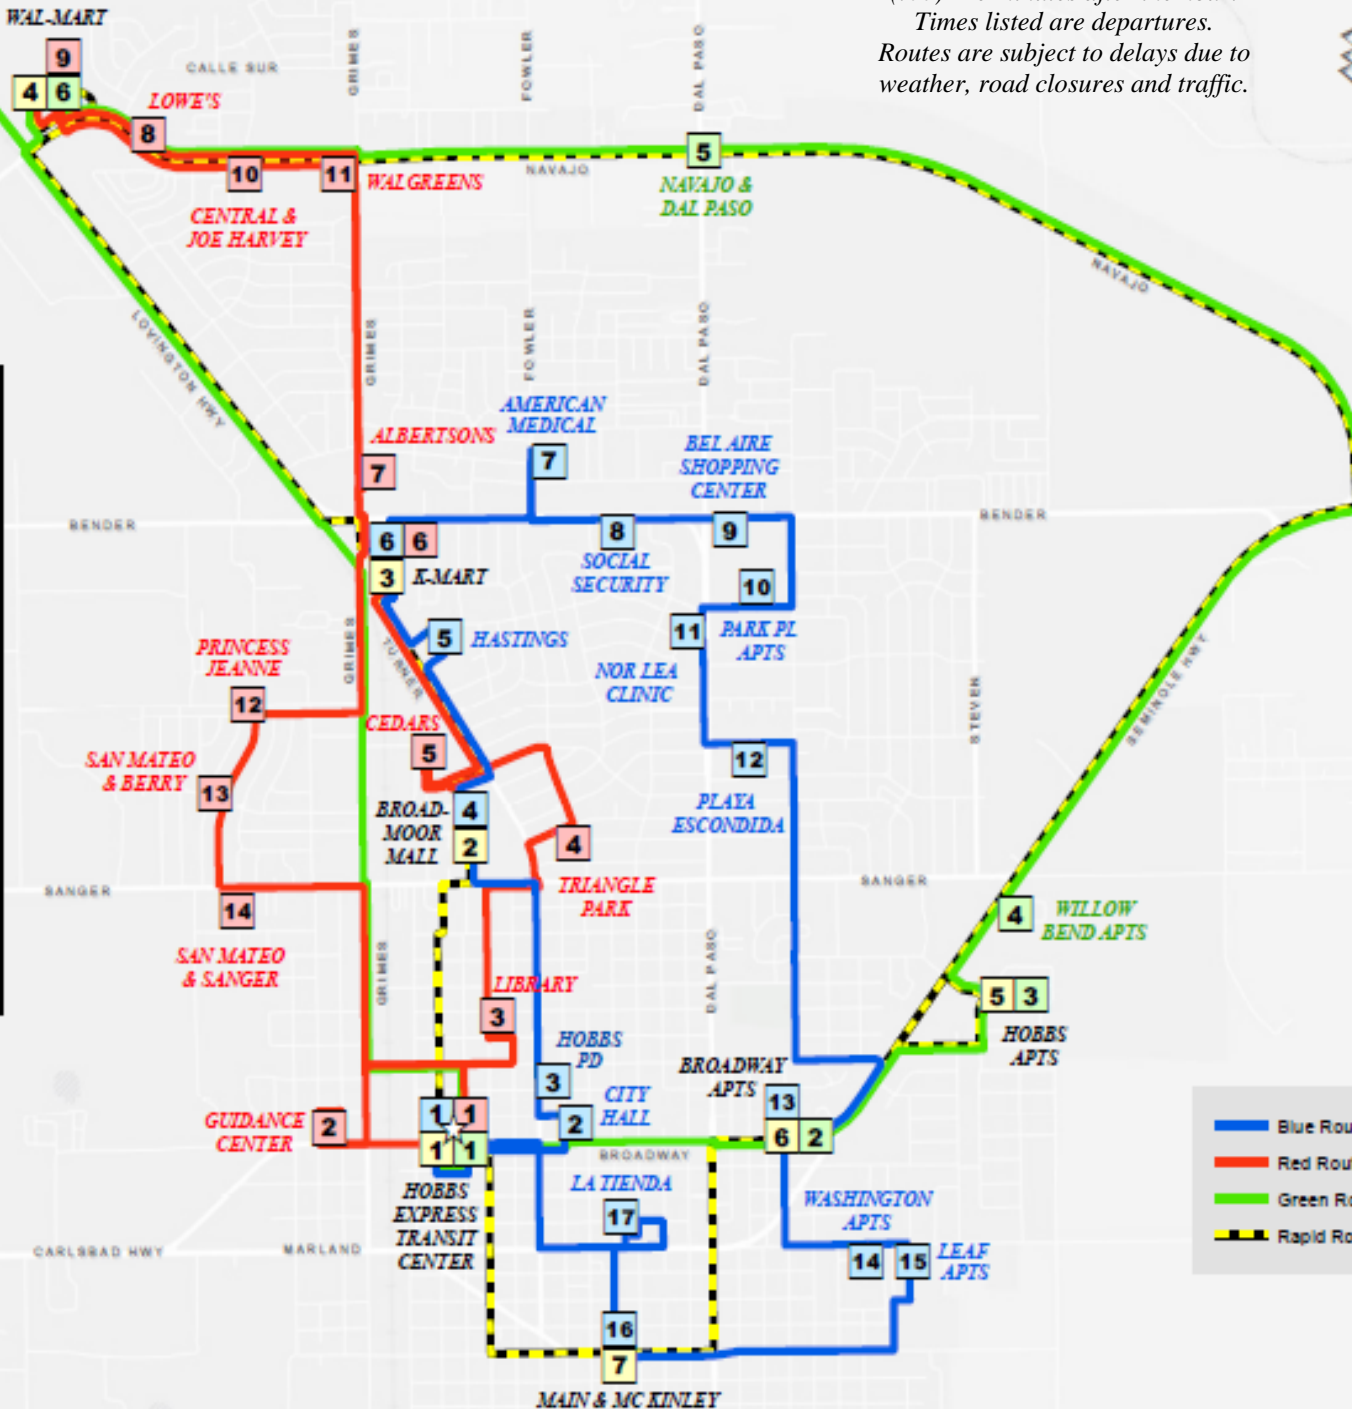

# HOBBS EXPRESS ROUTE MAP

(:00) Are minutes after the hour.  
Times listed are departures.  
Routes are subject to delays due to weather, road closures and traffic.

(:00) Are minutes after the hour. Times listed are departures. Routes may be subject to delays due to weather, road closures and traffic.

Blue Route	Time	Red Route	Time
1. Hobbs Express *	0:00	1. Hobbs Express *	0:00
2. City Hall	0:02	2. Guidance Center	0:02
3. Hobbs Police Dept.	0:03	3. Library	0:06
4. Broadmoor Mall *	0:06	4. Triangle Park	0:10
5. Hastings	0:09	5. Highrise/Cedars	0:13
6. K-Mart *	0:11	6. K-Mart *	0:16
7. American Medical	0:15	7. Albertsons	0:18
8. Social Security	0:18	8. Lowes	0:22
9. Bel Aire Shopping	0:20	9. Wal-Mart *	0:24
10. Park Place Apts	0:23	10. Central	0:26
11. Nor Lea Clinic	0:24	11. Walgreens	0:27
12. Playa Escondida	0:26	12. Princess Jeanne	:032
13. Broadway Apts *	0:32	13. San Mateo/Berry	0:33
14. Washington Apts	0:34	14. San Mateo/Sanger	0:34
15. Leaf Apts	0:35	15. Hobbs Express *	0:39
16. Main & McKinley	0:41	<b>* Signifies Transfer Locations</b>	
17. La Tienda	0:45		
18. Hobbs Express *	0:48		
Green Route	Time	Rapid Line	Time
1. Hobbs Express *	0:00	1. Hobbs Express *	0:30
2. Broadway Apts *	0:04	2. Broadmoor Mall *	0:34
3. Hobbs Apts *	0:07	3. K-Mart *	0:37
4. Willow Bend Apts	0:09	4. Wal-Mart *	0:42
5. Navajo Rd/Dal Paso	0:16	5. Hobbs Apts *	0:54
6. Wal-Mart *	0:20	6. Broadway Apts *	0:56
7. USW	0:27	7. Main & McKinley*	0:00
8. MVD (Weekdays)	0:29	8. Hobbs Express *	0:03
9. Lea Regional Hosp.	0:33		
10. NM Junior College	0:35		
11. Black Gold Casino	0:38		
12. Hobbs Express *	0:48		