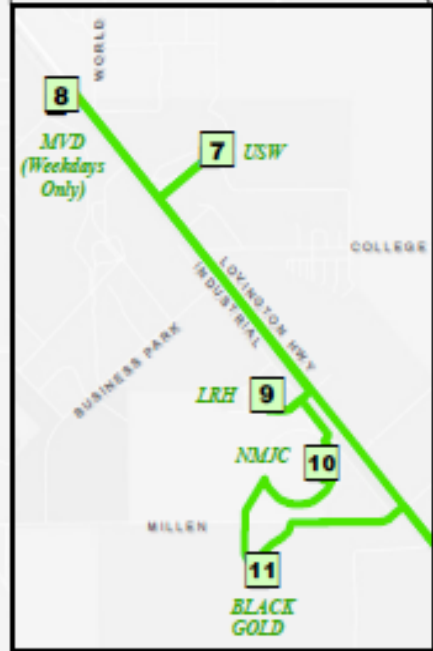

# HOBBS EXPRESS ROUTE MAP

(:00) Are minutes after the hour.  
Times listed are departures.  
Routes are subject to delays due to weather, road closures and traffic.

(:00) Are minutes after the hour. Times listed are departures. Routes may be subject to delays due to weather, road closures and traffic.

Blue Route	Time	Red Route	Time
1. Hobbs Express *	0:00	1. Hobbs Express *	0:00
2. City Hall	0:02	2. Guidance Center	0:02
3. Hobbs Police Dept.	0:03	3. Library	0:06
4. Broadmoor Mall *	0:06	4. Triangle Park	0:10
5. Hastings	0:09	5. Highrise/Cedars	0:13
6. K-Mart *	0:11	6. K-Mart *	0:16
7. American Medical	0:15	7. Albertsons	0:18
8. Social Security	0:18	8. Lowes	0:22
9. Bel Aire Shopping	0:20	9. Wal-Mart *	0:24
10. Park Place Apts	0:23	10. Central	0:26
11. Nor Lea Clinic	0:24	11. Walgreens	0:27
12. Playa Escondida	0:26	12. Princess Jeanne	:032
13. Broadway Apts *	0:32	13. San Mateo/Berry	0:33
14. Washington Apts	0:34	14. San Mateo/Sanger	0:34
15. Leaf Apts	0:35	15. Hobbs Express *	0:39
16. Main & McKinley	0:41	<b>* Signifies Transfer Locations</b>	
17. La Tienda	0:45		
18. Hobbs Express *	0:48		
Green Route	Time	Rapid Line	Time
1. Hobbs Express *	0:00	1. Hobbs Express *	0:30
2. Broadway Apts *	0:04	2. Broadmoor Mall *	0:34
3. Hobbs Apts *	0:07	3. K-Mart *	0:37
4. Willow Bend Apts	0:09	4. Wal-Mart *	0:42
5. Navajo Rd/Dal Paso	0:16	5. Hobbs Apts *	0:54
6. Wal-Mart *	0:20	6. Broadway Apts *	0:56
7. USW	0:27	7. Main & McKinley*	0:00
8. MVD (Weekdays)	0:29	8. Hobbs Express *	0:03
9. Lea Regional Hosp.	0:33		
10. NM Junior College	0:35		
11. Black Gold Casino	0:38		
12. Hobbs Express *	0:48		